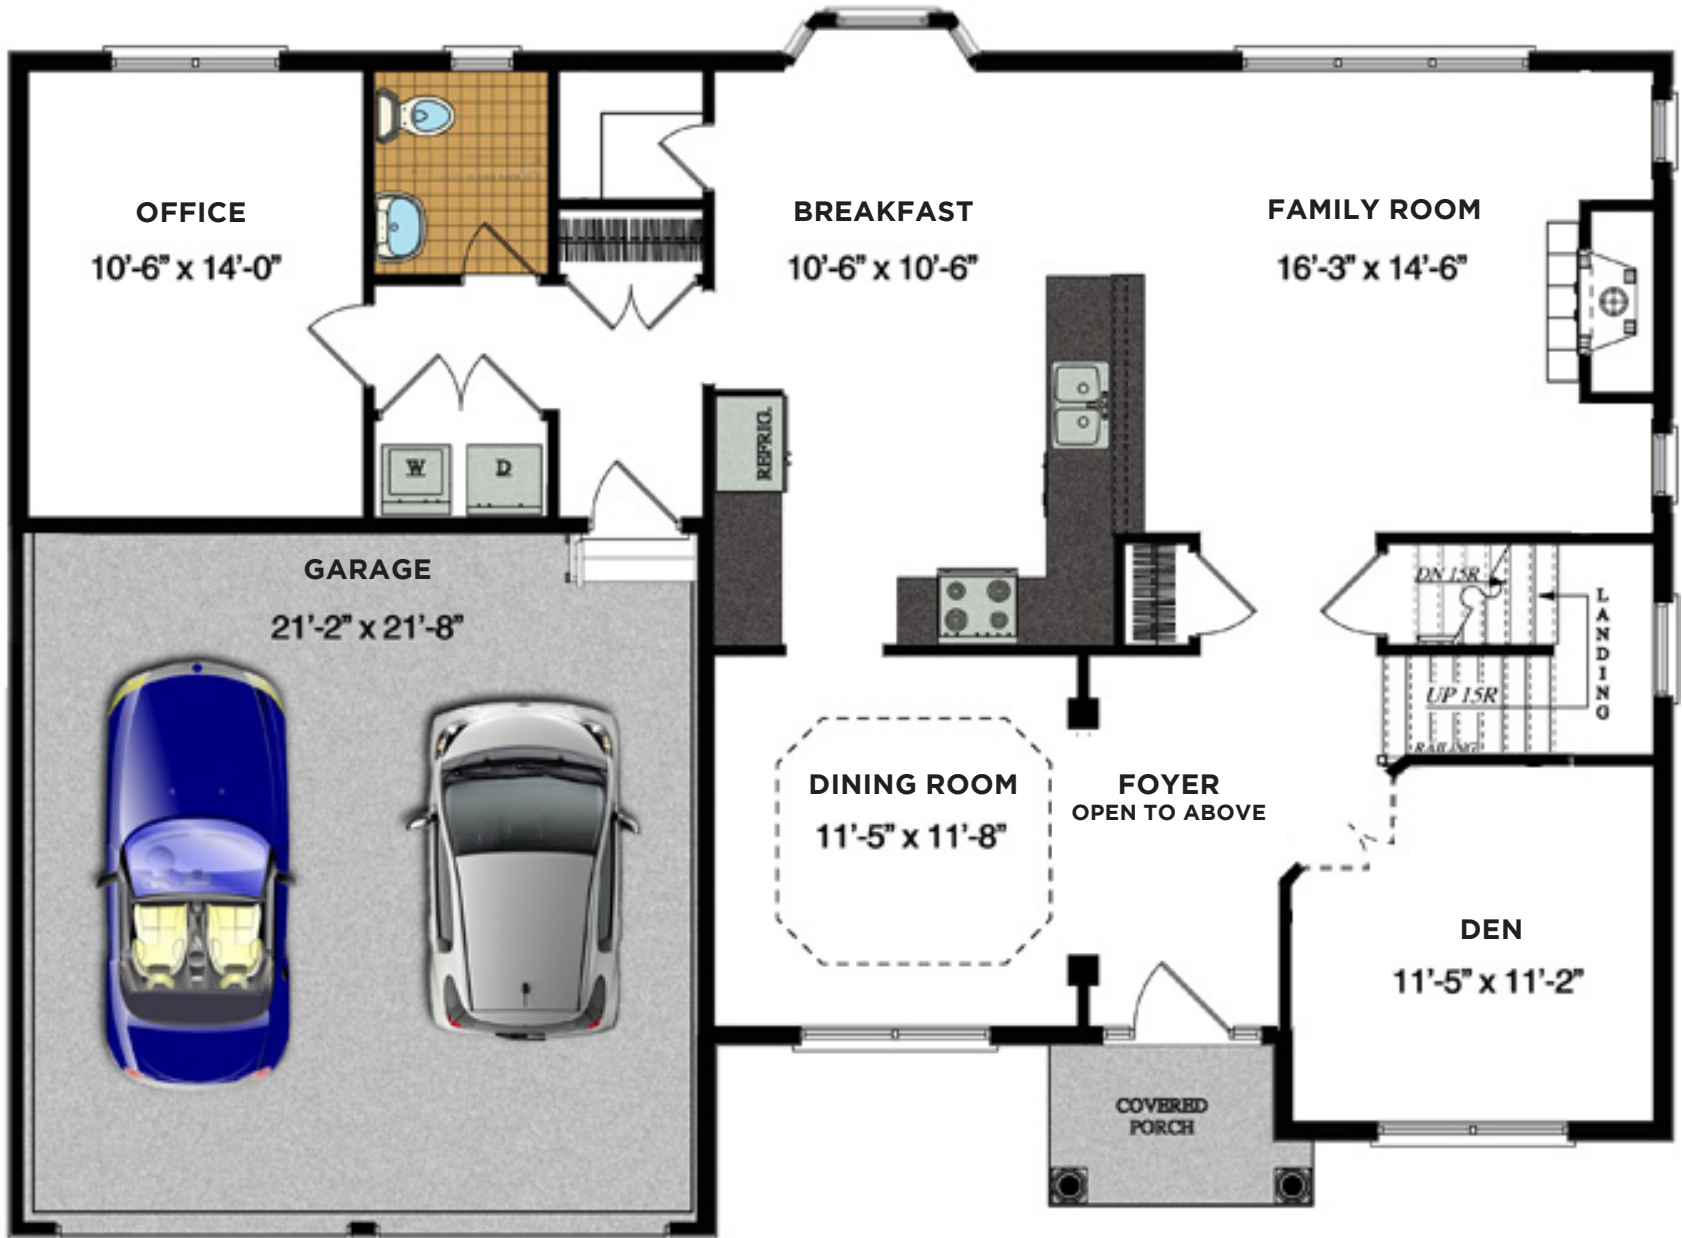

THE
Meadows
CLIFTON PARK

AUGUSTA

2,640SF | 4 BR | 2.5 BA

Melissa Barnes

Lic. Real Estate Salesperson **(518) 914-9093**

E. Melissa@bellahomebuildersinc.com

First Floor