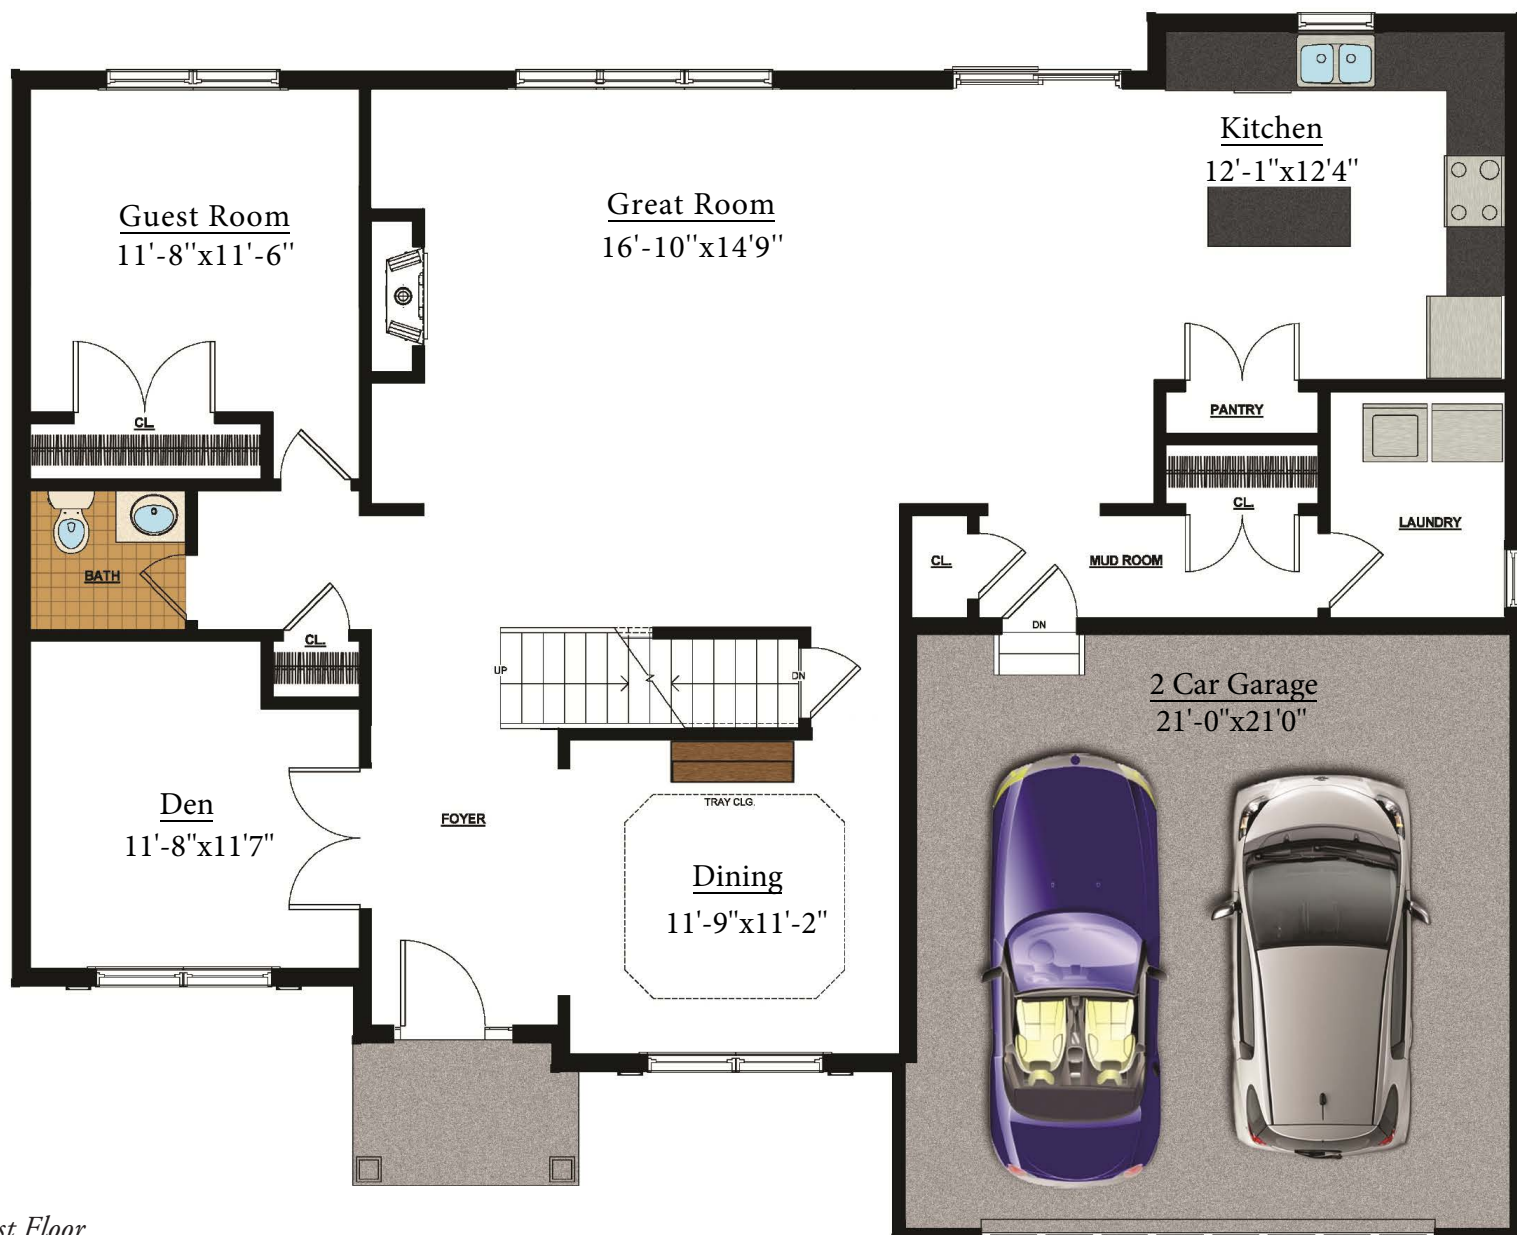

THE
Meadows
CLIFTON PARK

HAWTHORNE

Not actual home. May be shown with upgrades.

2769SF | 5 BR | 2.5 BA

Melissa Barnes

Lic. Real Estate Salesperson **(518) 914-9093**

E. Melissa@bellahomebuildersinc.com

First Floor