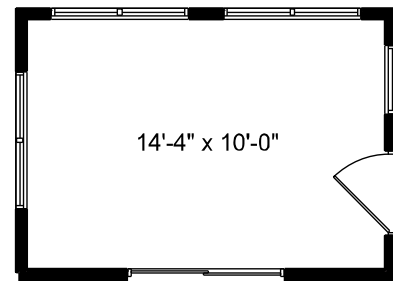

THE
Meadows
CLIFTON PARK

PRINCETON

Not actual home. May be shown with upgrades.

1,835 SF | 4 BR | 2.5 BA

Melissa Barnes

Lic. Real Estate Salesperson **(518) 914-9093**

E. Melissa@bellahomebuildersinc.com

4 BEDROOM STANDARD FLOOR PLAN

FIRST FLOOR 778 SF

SECOND FLOOR 1054 SF

GARAGE AREA 484 SF

OPTIONAL SUNROOM
(Not Available w/ Walkout Bsmt.)