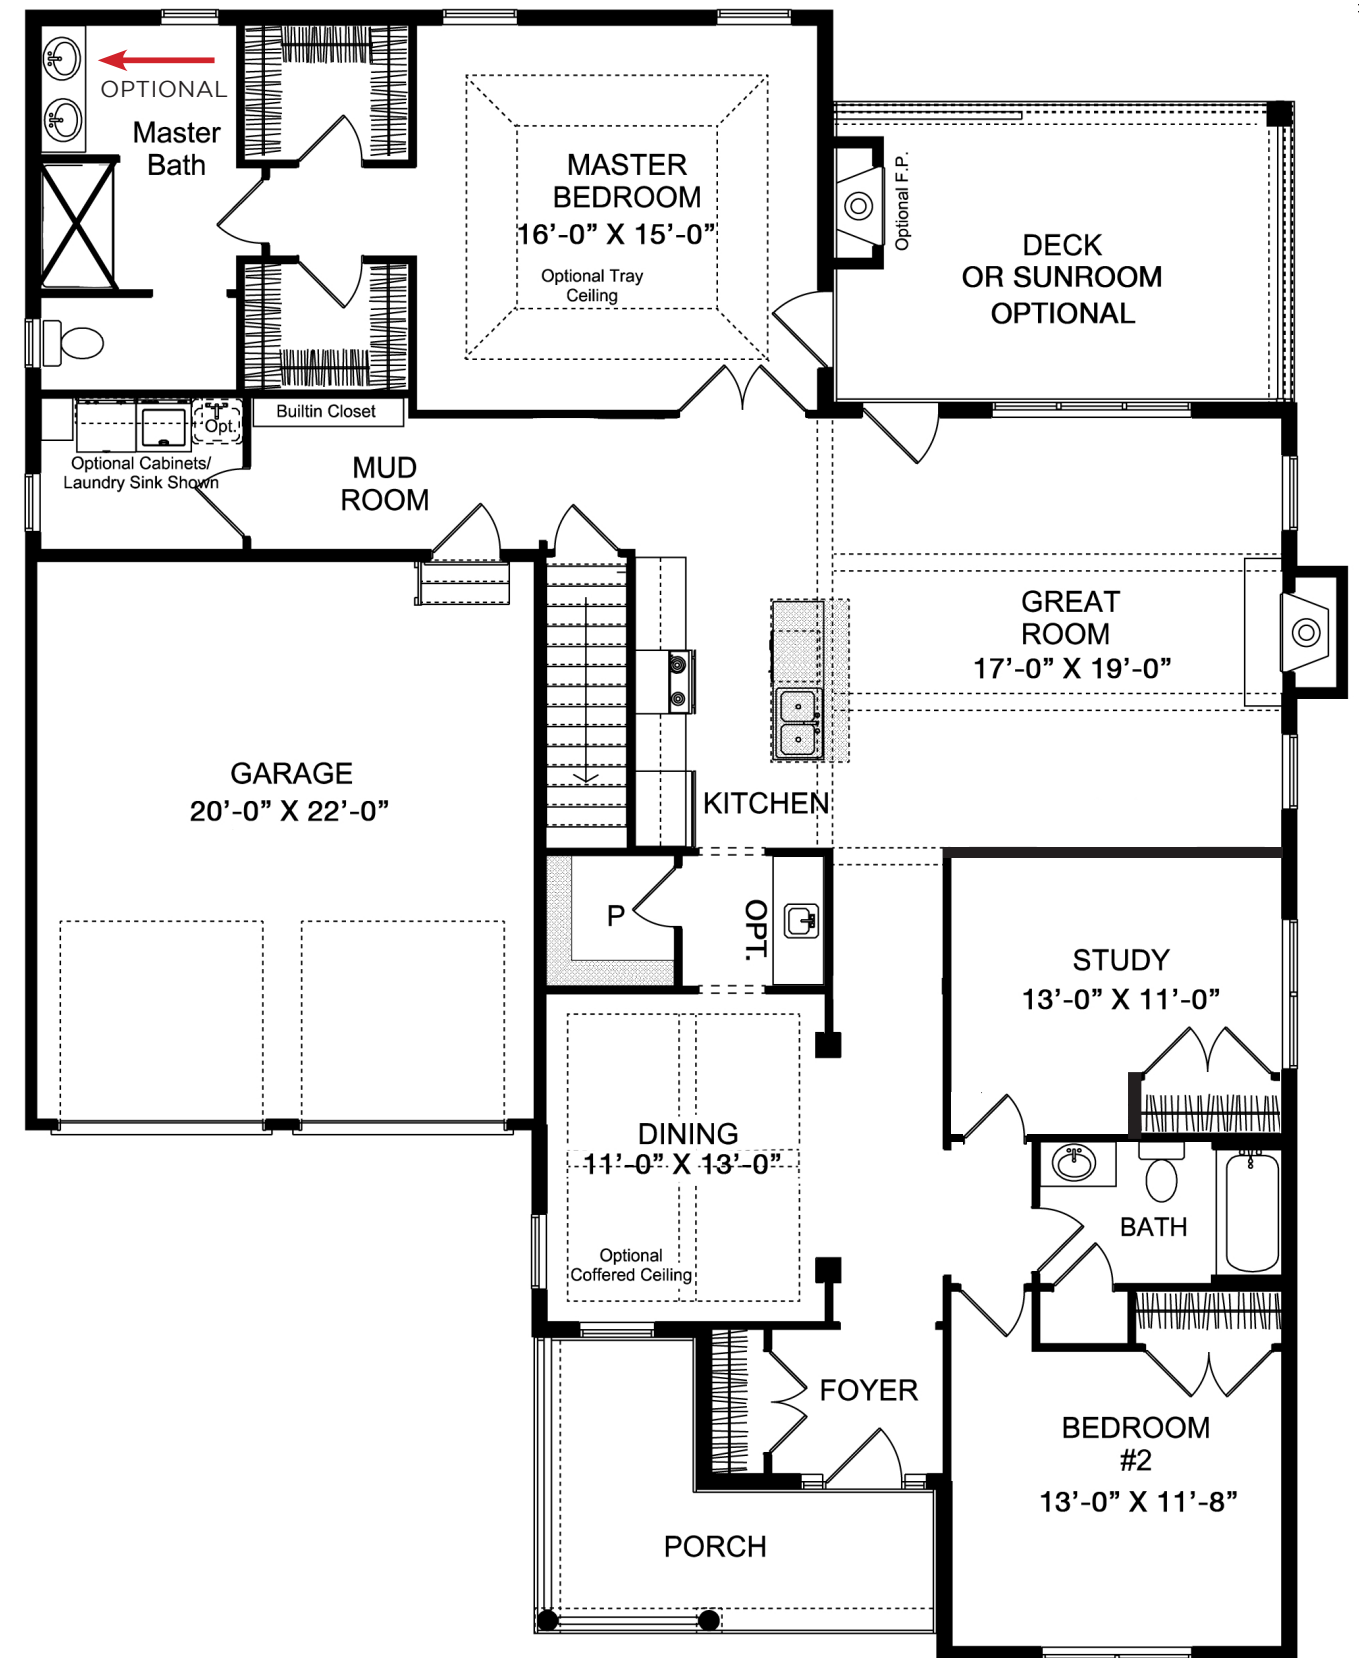

**NORTH RIDGE
HOLLOW**

Rosewood
HOME BUILDERS

CAMBRIDGE

Carriage Style Home

1,879 SF | 2-3 BR | 2 BA

Colleen Loonan

cloonan@rosewoodhomebuilders.com

rosewoodhomebuilders.com

(518) 944-0893

2 BEDROOM + STUDY STANDARD FLOOR PLANS

FIRST FLOOR 1953 SF
GARAGE AREA 440 SF
PORCH AREA 128 SF

STANDARD ELEVATION

ELEVATION B

ELEVATION C

 **NORTH RIDGE
HOLLOW**

rosewoodhomebuilders.com
(518) 944-0893