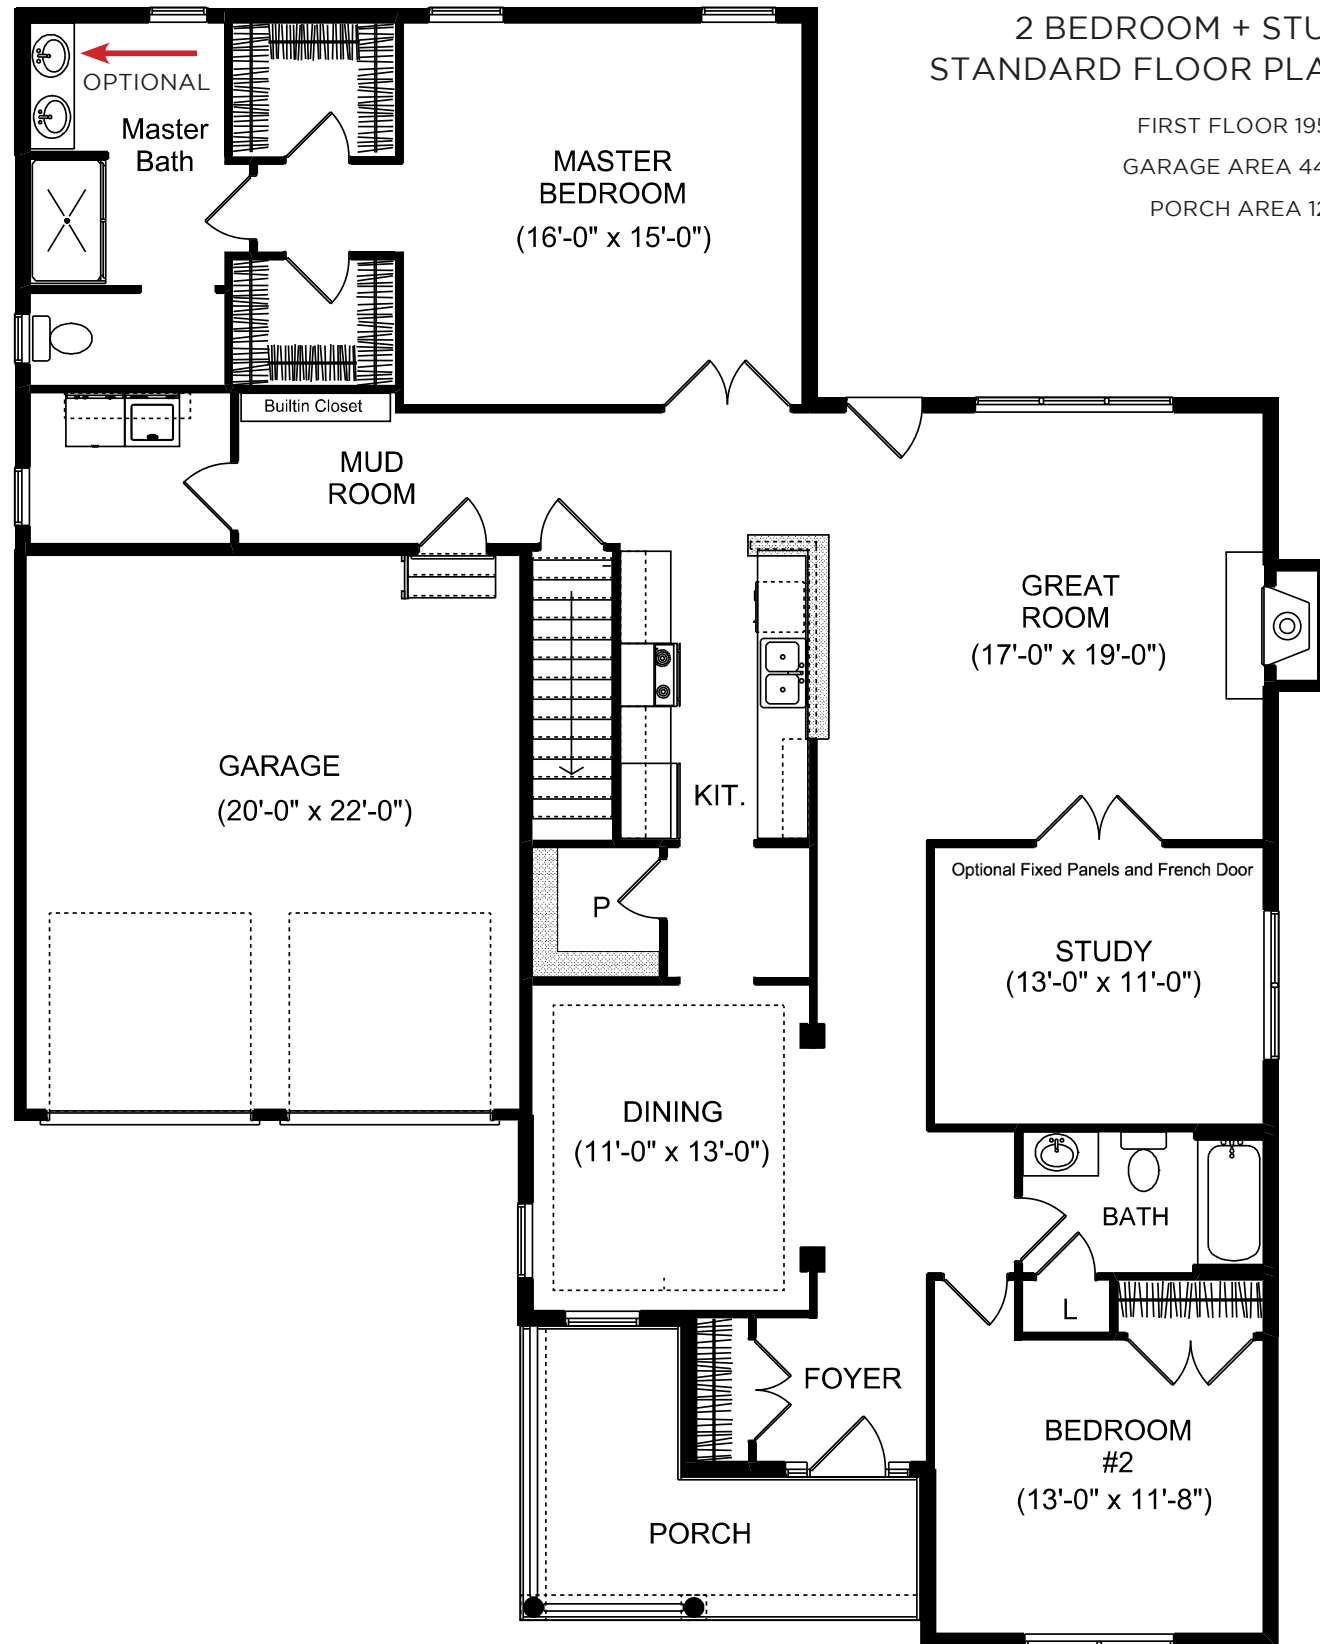

**NORTH RIDGE
HOLLOW**

Rosewood
HOME BUILDERS

CAMBRIDGE

Carriage Style Home

1,879 SF | 2-3 BR | 2 BA

Colleen Loonan

cloonan@rosewoodhomebuilders.com

rosewoodhomebuilders.com

(518) 944-0893

2 BEDROOM + STUDY STANDARD FLOOR PLANS

FIRST FLOOR 1953 SF
GARAGE AREA 440 SF
PORCH AREA 128 SF

STANDARD ELEVATION

ELEVATION B

ELEVATION C

 **NORTH RIDGE
HOLLOW**

rosewoodhomebuilders.com
(518) 944-0893