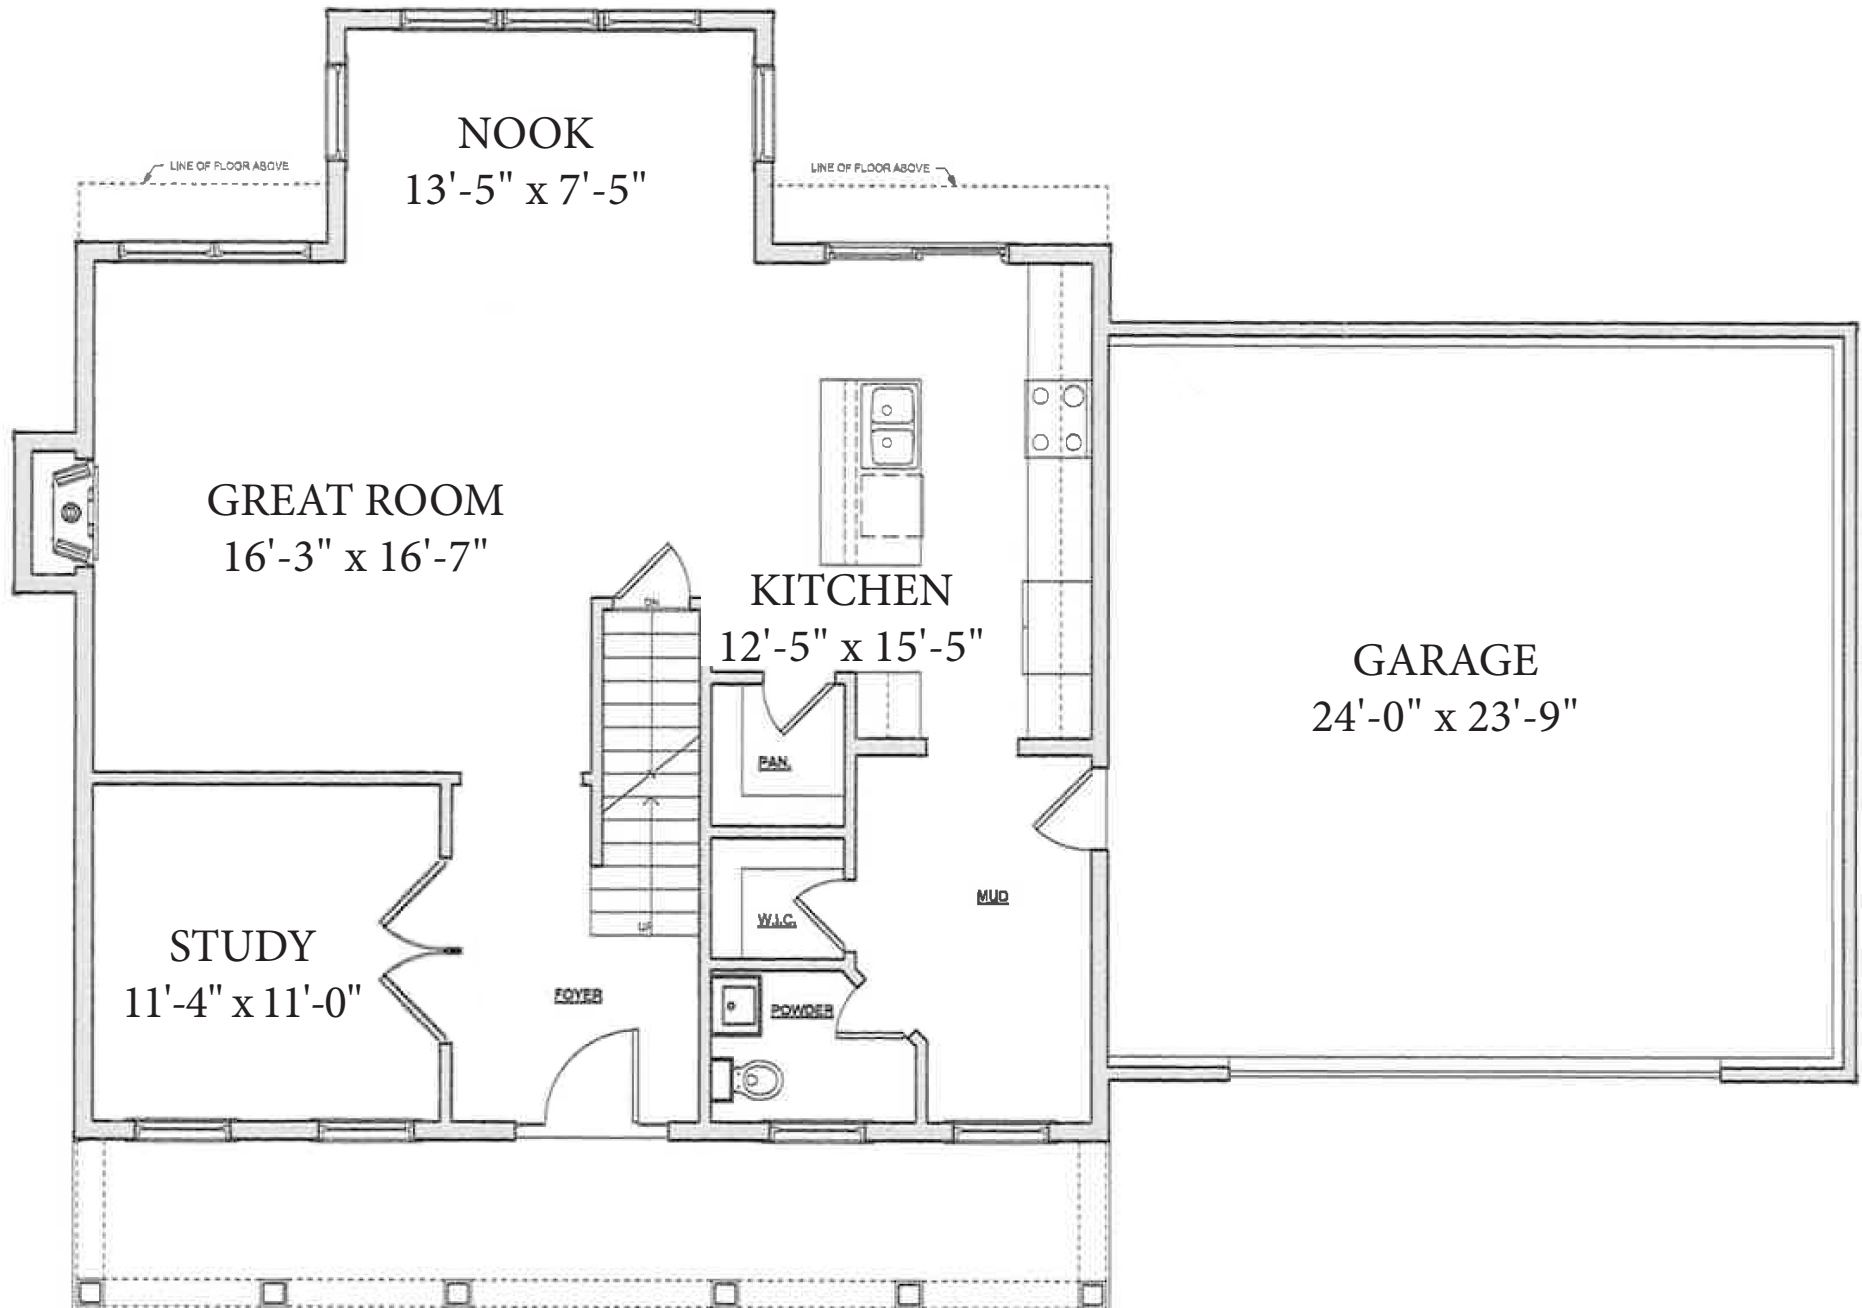

THE
Meadows
CLIFTON PARK

BEEKMAN

2,101 SF | 3 BR | 2.5 BA

Melissa Barnes

Lic. Real Estate Salesperson **(518) 914-9093**

E. Melissa@bellahomebuildersinc.com

BEEKMAN

Room dimensions are approximate and subject to change. Information deemed reliable but not guaranteed.