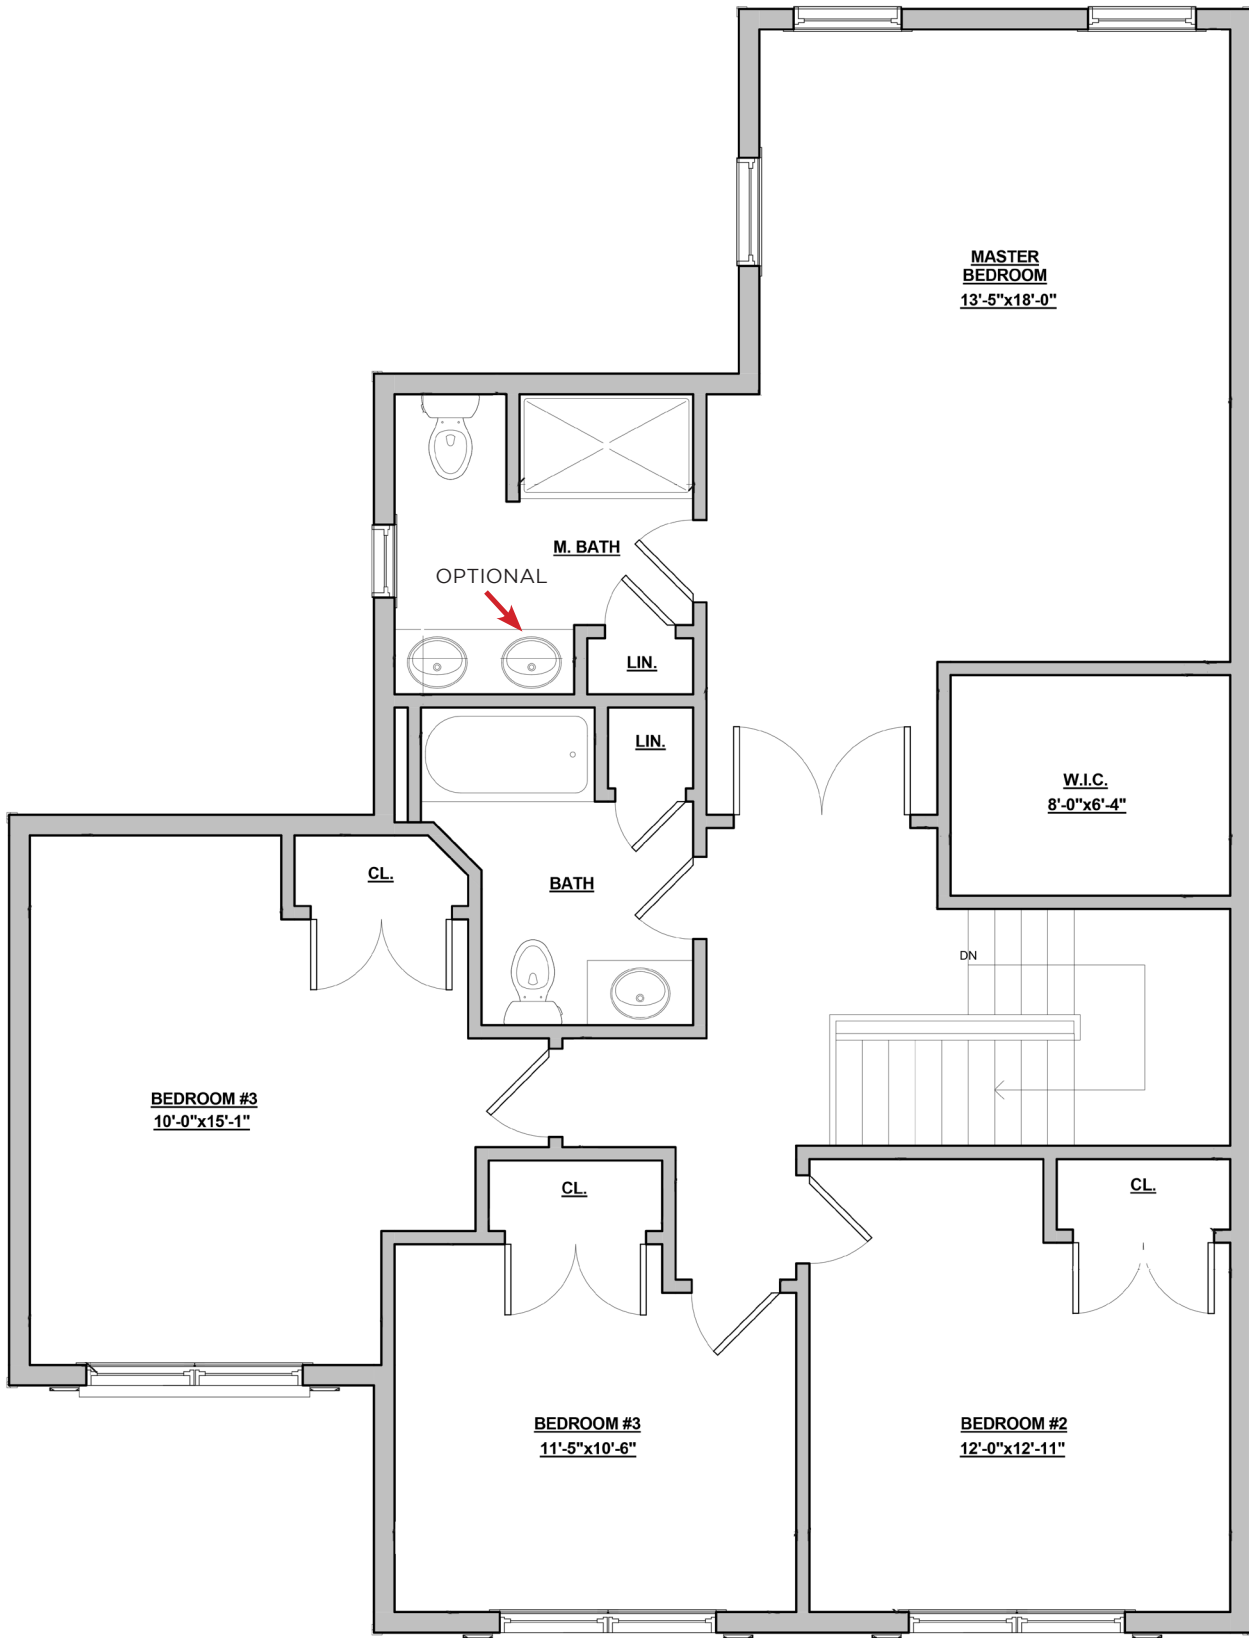

THE
Meadows
CLIFTON PARK

WENDELL

Not actual home. May be shown with upgrades.

2,372 SF | 4 BR | 2.5 BA

Melissa Barnes

Lic. Real Estate Salesperson **(518) 914-9093**

E. Melissa@bellahomebuildersinc.com

4 BEDROOM STANDARD FLOOR PLANS

FIRST FLOOR 1186 SF

SECOND FLOOR 1186 SF

PORCH AREA 210 SF

GARAGE AREA 536 SF

Room dimensions are approximate and subject to change. Information deemed reliable but not guaranteed.