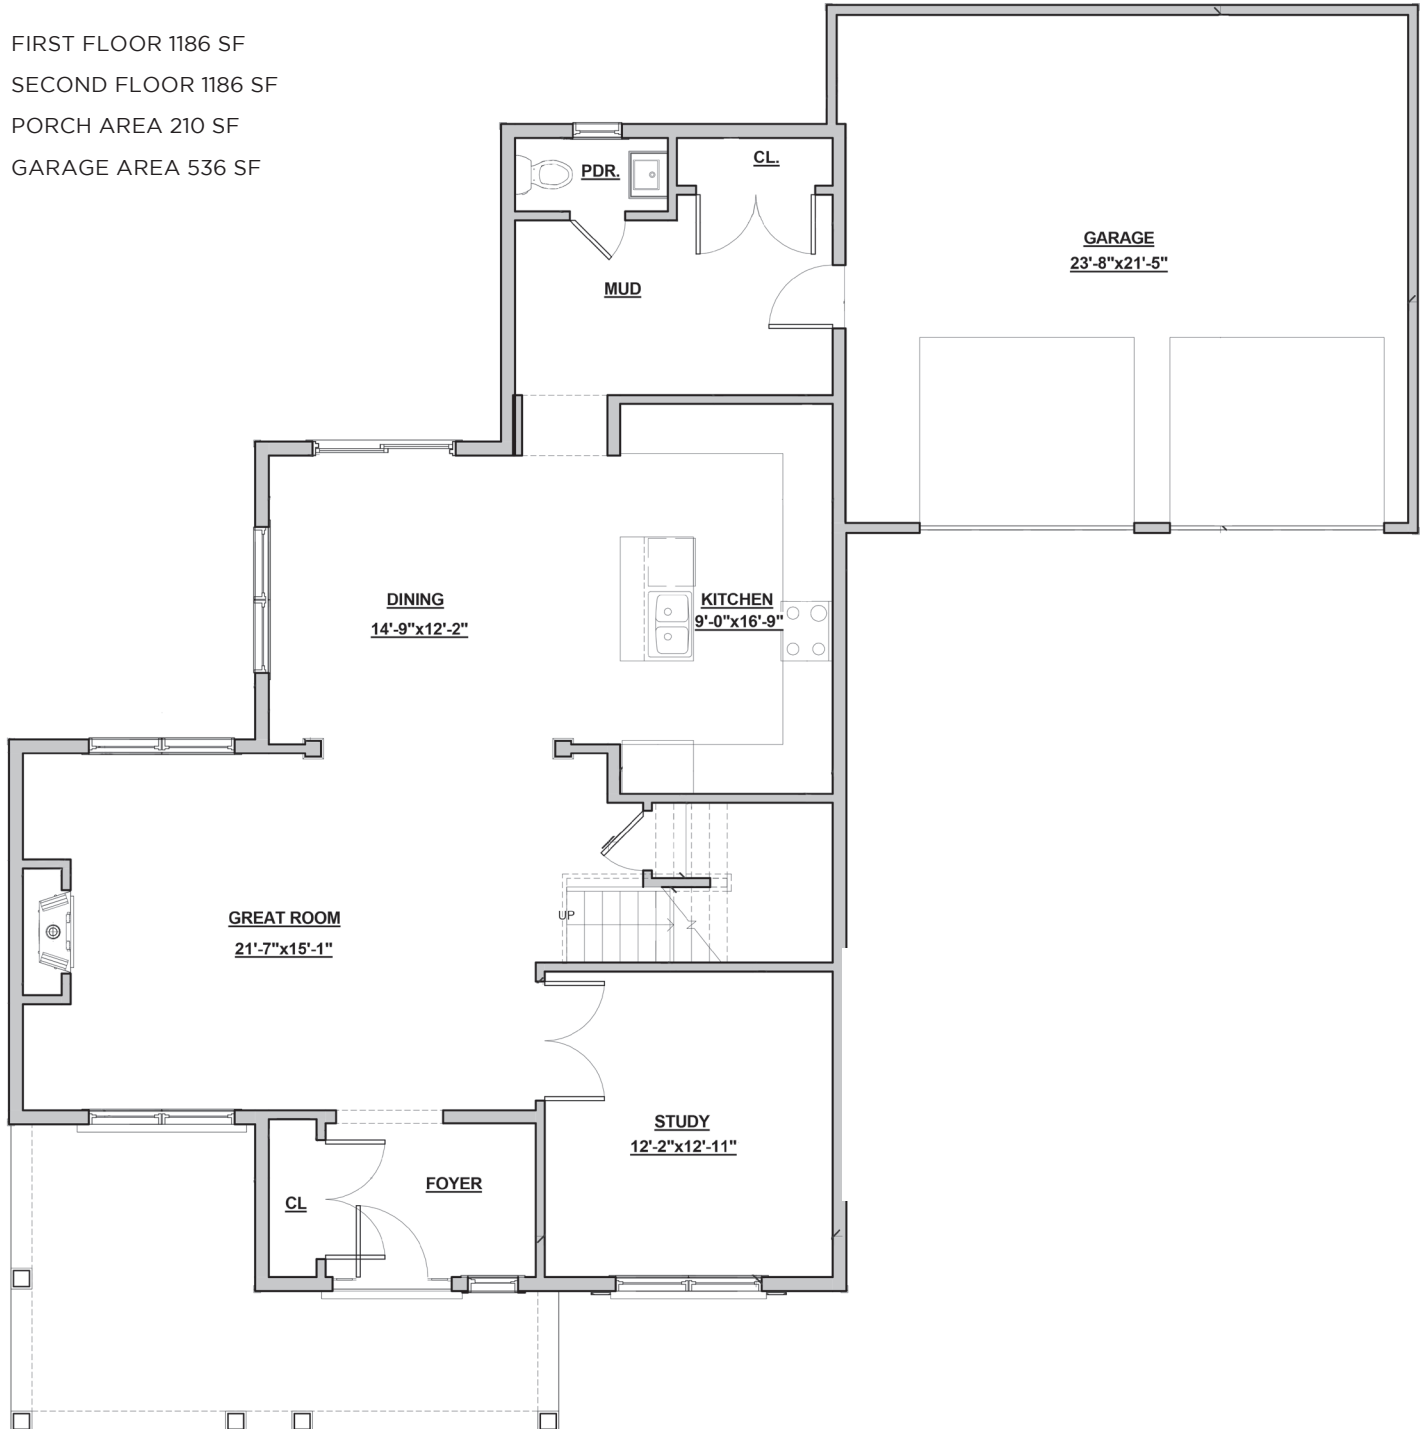

THE
Meadows
CLIFTON PARK

WENDELL

Not actual home. May be shown with upgrades.

2,372 SF | 4 BR | 2.5 BA

Melissa Barnes

Lic. Real Estate Salesperson **(518) 914-9093**

E. Melissa@bellahomebuildersinc.com

4 BEDROOM STANDARD FLOOR PLANS

FIRST FLOOR 1186 SF

SECOND FLOOR 1186 SF

PORCH AREA 210 SF

GARAGE AREA 536 SF

Room dimensions are approximate and subject to change. Information deemed reliable but not guaranteed.