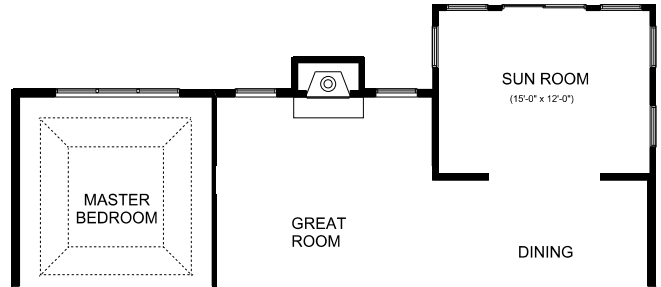

(518) 944-0893

2 BEDROOM PLUS STUDY STANDARD FLOOR PLANS

FIRST FLOOR 1976 SF
GARAGE AREA 440 SF
PORCH AREA 232 SF

STANDARD ELEVATION

OPTIONAL SUNROOM

SUNROOM AREA 180 SF

ELEVATION B

OPTIONAL BONUS ROOM