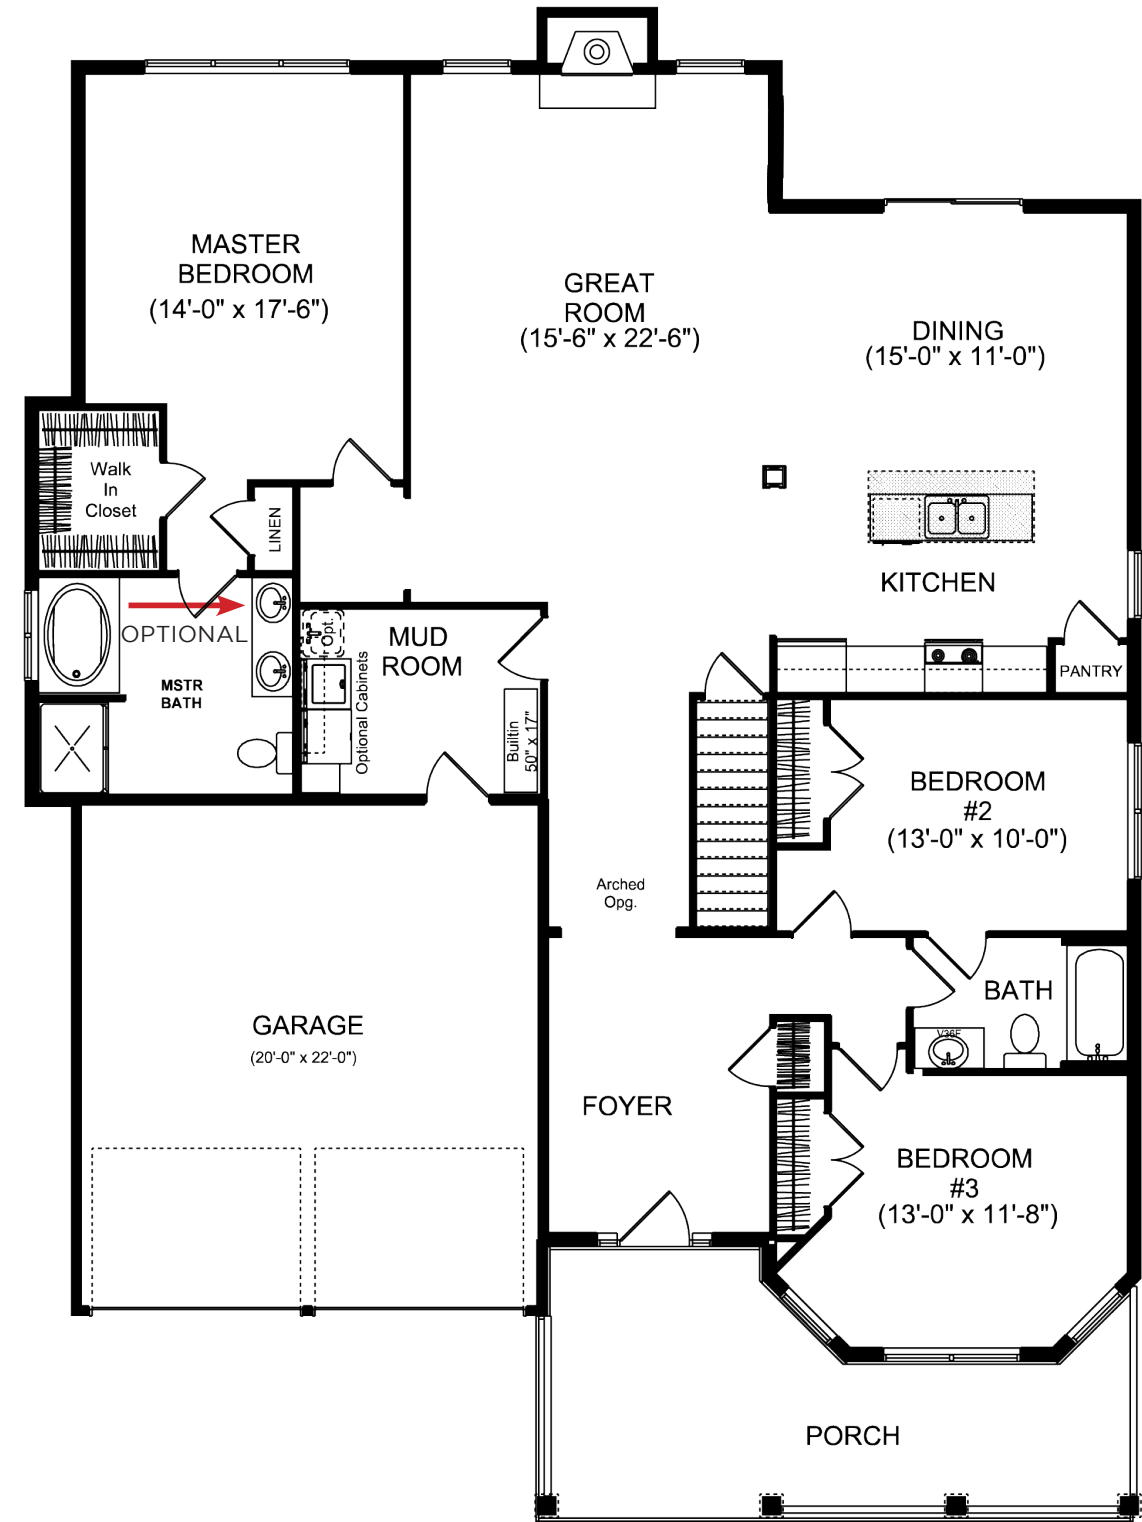

**NORTH RIDGE
HOLLOW**

Rosewood
HOME BUILDERS

BRISTOL

Carriage Style Home

1976 SF | 3 BR | 2 BA

Colleen Loonan

cloonan@rosewoodhomebuilders.com

rosewoodhomebuilders.com

(518) 944-0893

2 BEDROOM PLUS STUDY STANDARD FLOOR PLANS

FIRST FLOOR 1976 SF
GARAGE AREA 440 SF
PORCH AREA 232 SF

STANDARD ELEVATION

OPTIONAL SUNROOM

SUNROOM AREA 180 SF

ELEVATION B

OPTIONAL BONUS ROOM