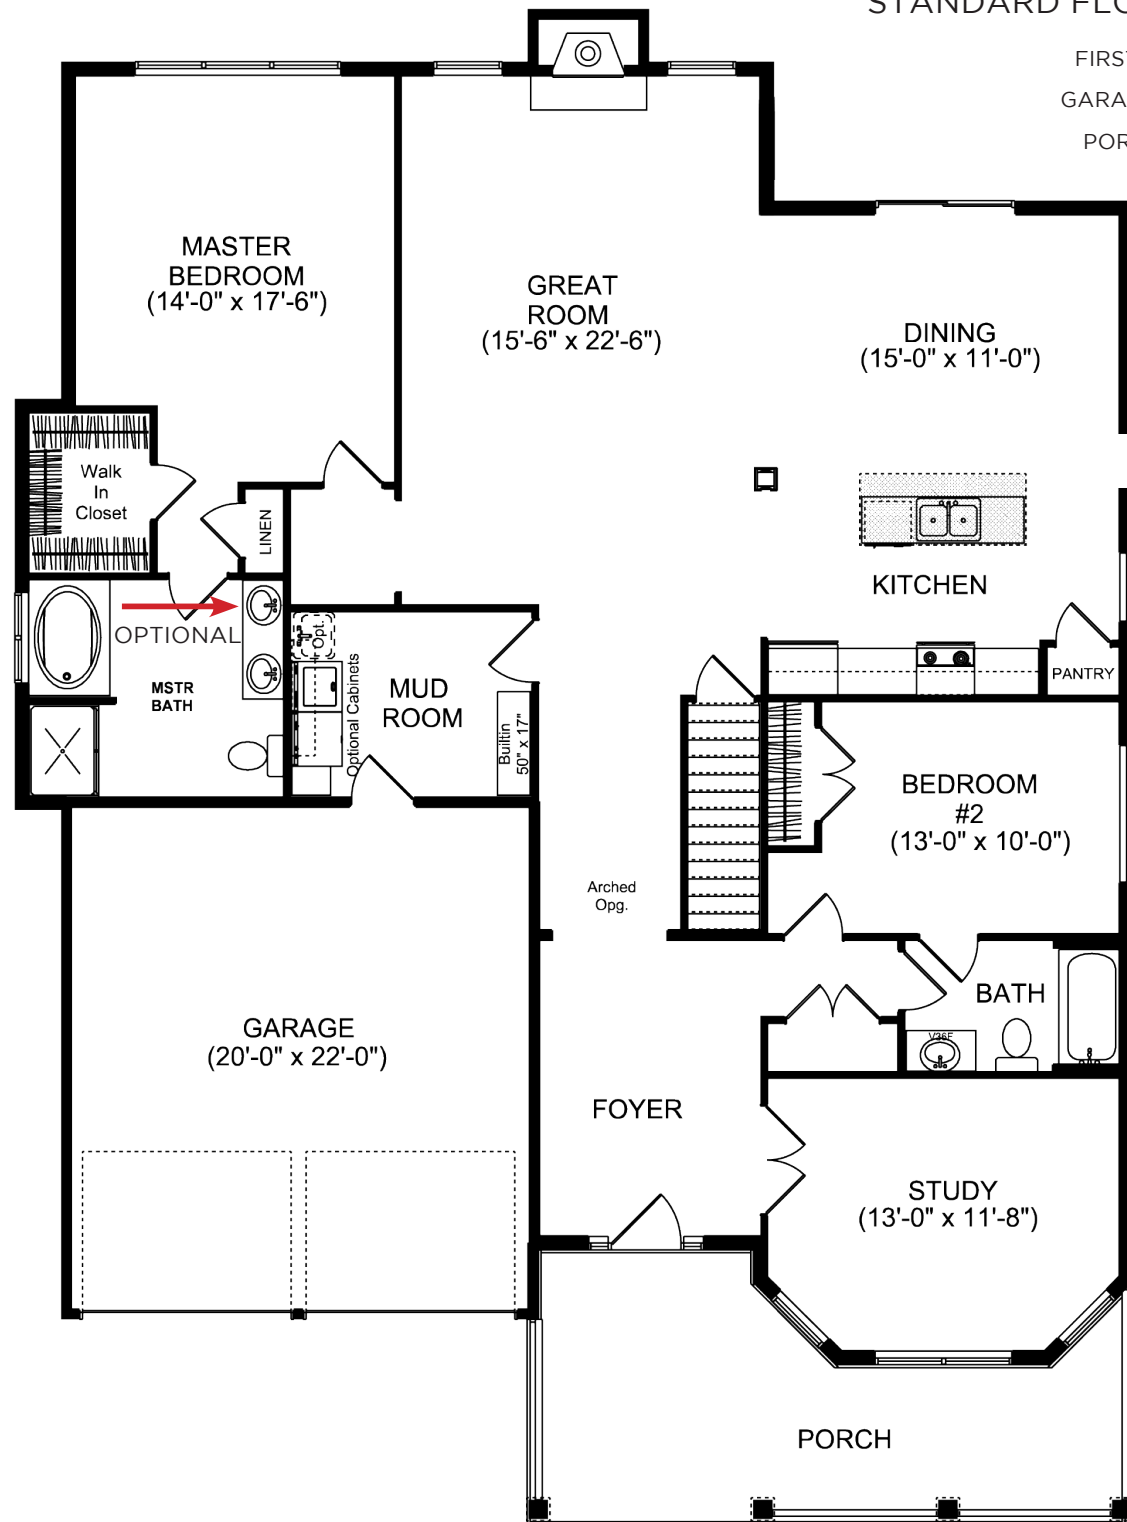

**NORTH RIDGE
HOLLOW**

Rosewood
HOME BUILDERS

BRISTOL

Carriage Style Home

1976 SF | 3 BR | 2 BA

Colleen Loonan

cloonan@rosewoodhomebuilders.com

rosewoodhomebuilders.com

(518) 944-0893

2 BEDROOM PLUS STUDY STANDARD FLOOR PLANS

FIRST FLOOR 1976 SF
GARAGE AREA 440 SF
PORCH AREA 232 SF

STANDARD ELEVATION

OPTIONAL SUNROOM

SUNROOM AREA 180 SF

ELEVATION B

OPTIONAL BONUS ROOM