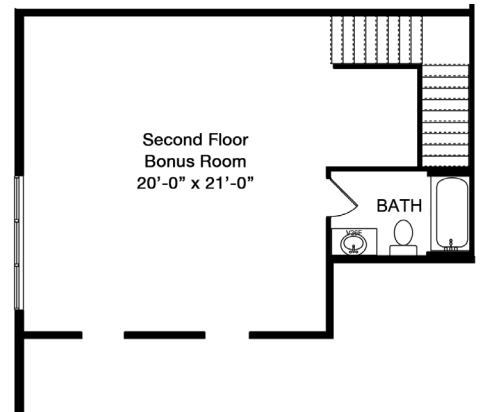

OPTIONAL BONUS ROOM

BONUS ROOM AREA 420 SF